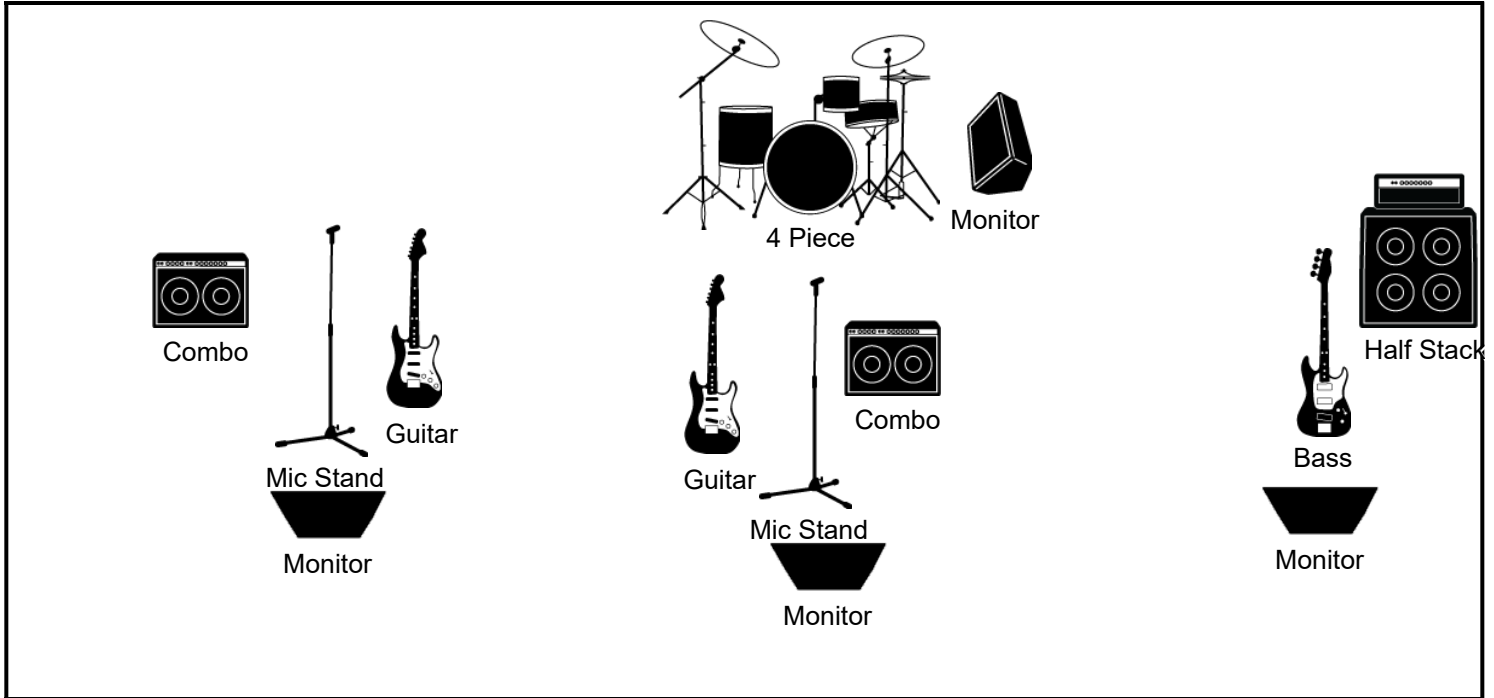

STAGE PLOT DESIGNER

BAND NAME

VENUE

SHOW DATE / TIME

Dropbear Collective

STAGE

INPUT LIST

1	Kick	9	Vocals	17	
2	Snare Drum	10		18	
3	Rack Tom	11		19	
4	Floor Tom	12		20	
5	Bass DI	13		21	
6	Rhythm Guitar	14		22	
7	Lead Guitar	15		23	
8	Vocals	16		24	

NOTES

- 1) Vocals+ Rhythm Guitar: Daniel Saxe (Inputs 6 and 8)
- 2) Vocals+Lead Guitar: Mike Stevens (Inputs 7 and 9)
- 3) Bass: David Stevens (Input 5)
- 4) Drums: Mark J Soriano (Inputs 1-4)